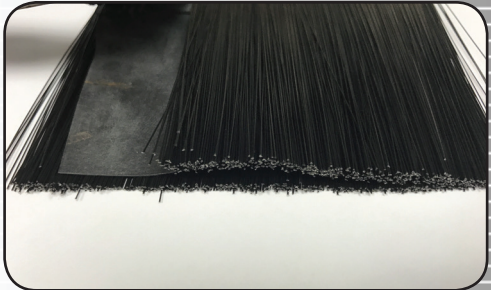

# WeatherWall™

The WeatherWall is a unique style of brush weatherseal. The WeatherWall has a sheet of EPDM rubber surrounded by a layer of brush on each side. You get the benefits of brush seal with the air stopping feature of a EPDM rubber seal.

## Design Highlights

- Heavy duty water tight propylene bristles
- Durable, synthetic EPDM air tight membrane
- WeatherWall can be used anywhere you would normally use brush style weatherseal - doors, docks, conveyors, etc.
- Available in various sizes
- Brush deters rodents and insects from entering around the dock or doors at Food & Pharmaceutical facilities
- 1 year limited warranty