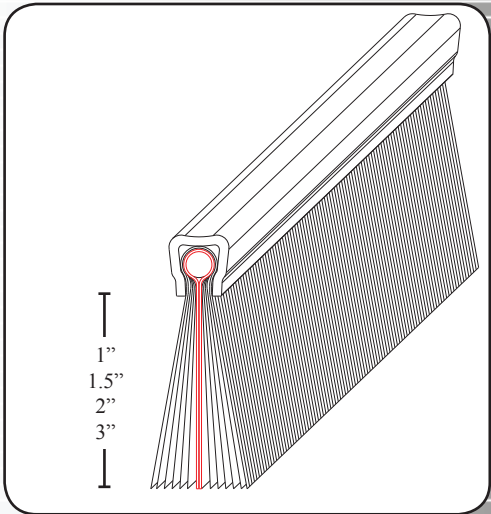

# WeatherWall™

The WeatherWall is a unique style of brush weatherseal. The WeatherWall has a sheet of EPDM rubber surrounded by a layer of brush on each side. You get the benefits of brush seal with the air stopping feature of a EPDM rubber seal.

## Design Highlights

- Heavy duty water tight propylene bristles
- Durable, synthetic EPDM air tight membrane
- WeatherWall can be used anywhere you would normally use brush style weatherseal - doors, docks, conveyors, etc.
- Available in various sizes
- Brush deters rodents and insects from entering around the dock or doors at Food & Pharmaceutical facilities
- 1 year limited warranty