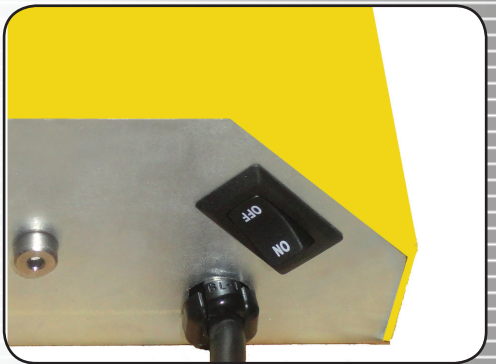

G-Flex LED Dock Light™

The G-Flex LED Dock Light™ from APS Resource is the durable and long lasting answer to your dock light needs. The G-Flex LED Dock Light™ uses a minimum amount of energy for the maximum light output into your trailer.

G-Flex LED Dock Light

- 14W permanent LED - 0.12AMP Draw @120V
- 803 Lumen output
- 120V, 50/60 HZ
- Heavy Duty, flexible, 27" stainless steel arm
- Steel elbow and swivel base to simplify positioning
- 3-year limited warranty
- Convenient ON/OFF switch
- Polycarbonate light head remains cool to the touch
- UL and cUL certified
- Great choice for food and pharmaceutical use
- 8" standoff bracket included