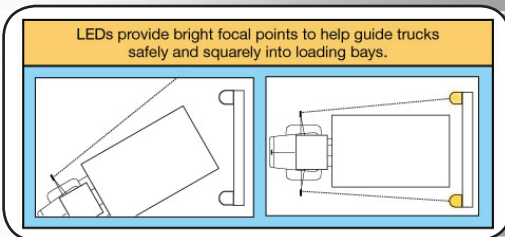

Project Information

Job Name _____

Address _____

General Contractor _____

Distributor _____

Model _____

Quantity _____

Certified For Construction

By _____

Company _____

Address _____

Date _____