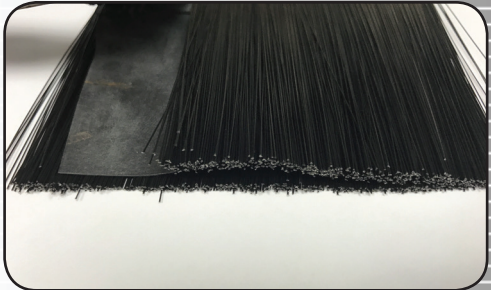

WeatherWall™

The WeatherWall is a unique style of brush weatherseal. The WeatherWall has a sheet of EPDM rubber surrounded by a layer of brush on each side. You get the benefits of brush seal with the air stopping feature of a EPDM rubber seal.

Design Highlights

- Heavy duty propylene bristles
- Durable, synthetic EPDM air tight membrane
- WeatherWall can be used anywhere you would normally use brush style weatherseal - doors, docks, conveyors, etc.
- Available in various sizes
- Brush deters rodents and insects from entering around the dock or doors at Food & Pharmaceutical facilities
- 1 year limited warranty