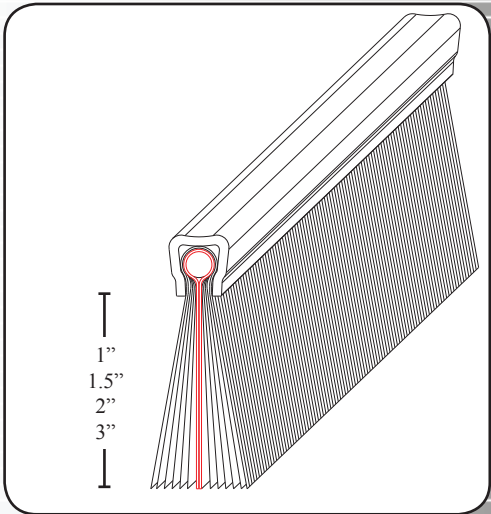

WeatherWall™

The WeatherWall is a unique style of brush weatherseal. The WeatherWall has a sheet of EPDM rubber surrounded by a layer of brush on each side. You get the benefits of brush seal with the air stopping feature of a EPDM rubber seal.

Design Highlights

- Heavy duty propylene bristles
- Durable, synthetic EPDM air tight membrane
- WeatherWall can be used anywhere you would normally use brush style weatherseal - doors, docks, conveyors, etc.
- Available in various sizes
- Brush deters rodents and insects from entering around the dock or doors at Food & Pharmaceutical facilities
- 1 year limited warranty