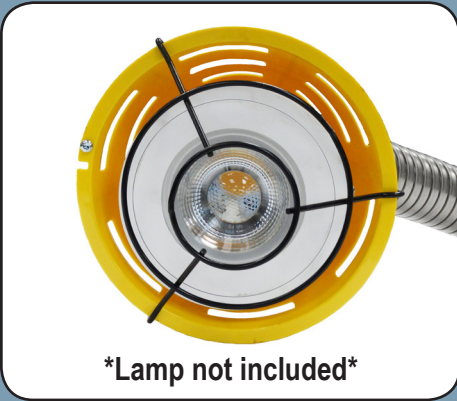

# G-Flex Dock Light

\*Lamp not included\*

The G-Flex Dock Light™ from APS Resource is a durable and dependable answer to your dock light needs. The G-Flex Dock Light™ provides durability at the loading dock while providing versatility of lamp style.

## Design Highlights

- Heavy-duty, 27" long, flexible stainless steel arm
- Steel elbow and swivel base to simplify positioning
- Wire guard included
- Four slots for easy mounting
- This product carries a (1) year limited warranty with APS Resource

## Technical Specifications

<b>Output</b>	Compatible with most PAR 30 or PAR 38 lamps
<b>Power</b>	30 Watts (max.) LED, 150W (max.) incandescent
<b>Input</b>	120 VAC, 50/60 Hz
<b>Location</b>	Dry Location Only
<b>Construction</b>	Poly light head remains cool to the touch
<b>Certifications</b>	UL and cUL listed