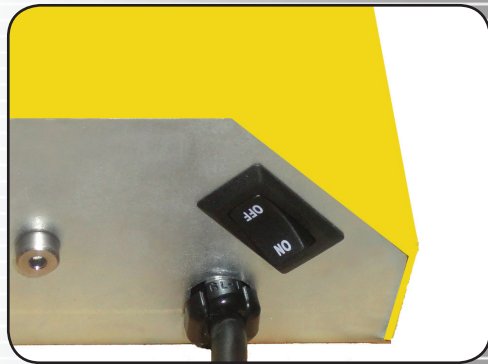

G-Flex Dock Light™

The G-Flex Dock Light™ from APS Resource is the durable and long lasting answer to your dock light needs. The G-Flex Dock Light™ provides durability at the loading dock while providing versatility of lamp style.

G-Flex Dock Light

- Versatile fixture can be used with a separate PAR 30 or PAR 38 Lamp; Incandescent or LED.
- 120V, 50/60 HZ
- Heavy Duty, flexible, 27" stainless steel arm
- Steel elbow and swivel base to simplify positioning
- 1-year limited warranty
- Convenient ON/OFF switch
- Polycarbonate light head remains cool to touch
- UL and cUL certified
- Great choice for food and pharmaceutical use
- 8" standoff bracket included